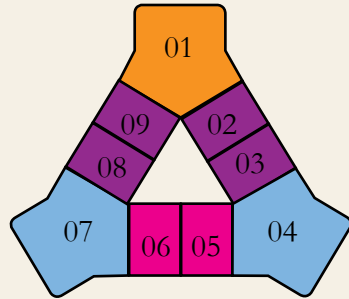

Gulf of Mexico

Via De Luna Drive

Tower 3 (C)

Office

Tower 1 (A)

Guard

Tower 5 (E)

Tennis Courts

Tower 2 (B)

Lifestyle Center

Tower 4 (D)

portofino
ISLAND

Map of Towers and
Unit Views

2SV 2 Bed Sound View	3SV 3 Bed Sound View
2GV 2 Bed Gulf View	2WV 3 Bed Gulf to Bay View
2GF 2 Bed Gulf Front	3GF 3 Bed Gulf Front

Units coded 01,04,07 are 3 bedrooms
Units coded 02,03,05,06,08,09 are 2 bedrooms

Santa Rosa Bay