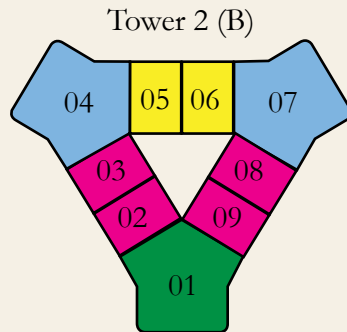

Gulf of Mexico

Via De Luna Drive

Tower 3 (C)

Office

Tower 1 (A)

Guard

Tower 5 (E)

Tennis Courts

Tower 2 (B)

Lifestyle Center

Tower 4 (D)

portofino
ISLAND

Map of Towers and
Unit Views

2SV 2 Bed Sound View	3SV 3 Bed Sound View
2GV 2 Bed Gulf View	2WV 3 Bed Gulf to Bay View
2GF 2 Bed Gulf Front	3GF 3 Bed Gulf Front

Units coded 01,04,07 are 3 bedrooms
Units coded 02,03,05,06,08,09 are 2 bedrooms

Santa Rosa Bay