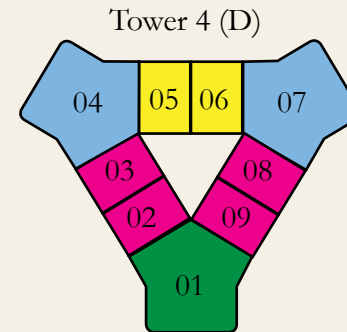

Gulf of Mexico

Via De Luna Drive

Tower 3 (C)

Office

Tower 1 (A)

Guard

Tower 5 (E)

Tennis Courts

Tower 2 (B)

Lifestyle Center

Tower 4 (D)

portofino
ISLAND

Map of Towers and
Unit Views

2SV 2 Bed Sound View	3SV 3 Bed Sound View
2GV 2 Bed Gulf View	2WV 3 Bed Gulf to Bay View
2GF 2 Bed Gulf Front	3GF 3 Bed Gulf Front

Units coded 01,04,07 are 3 bedrooms
Units coded 02,03,05,06,08,09 are 2 bedrooms

Santa Rosa Bay