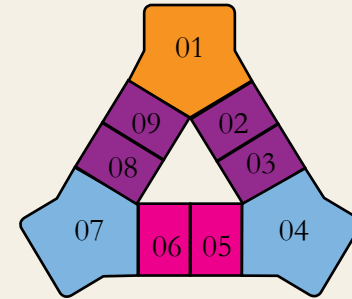

Gulf of Mexico

Via De Luna Drive

Tower 3 (C)

Office

Tower 1 (A)

Guard

Tower 5 (E)

Tennis Courts

Tower 2 (B)

Lifestyle Center

Tower 4 (D)

portofino
ISLAND

Map of Towers and
Unit Views

2SV 2 Bed Sound View	3SV 3 Bed Sound View
2GV 2 Bed Gulf View	2WV 3 Bed Gulf to Bay View
2GF 2 Bed Gulf Front	3GF 3 Bed Gulf Front

Units coded 01,04,07 are 3 bedrooms
Units coded 02,03,05,06,08,09 are 2 bedrooms

Santa Rosa Bay