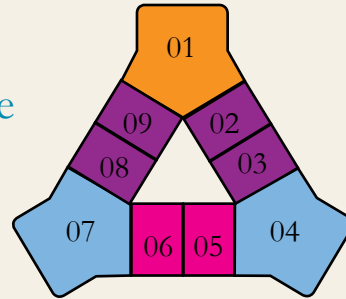

Gulf of Mexico

Via De Luna Drive

Tower 3 (C)

Office

Tower 1 (A)

Guard

Tower 5 (E)

Tennis Courts

Tower 2 (B)

Lifestyle Center

Tower 4 (D)

portofino
ISLAND

Map of Towers and
Unit Views

2SV 2 Bed Sound View	3SV 3 Bed Sound View
2GV 2 Bed Gulf View	2WV 3 Bed Gulf to Bay View
2GF 2 Bed Gulf Front	3GF 3 Bed Gulf Front

Units coded 01,04,07 are 3 bedrooms
Units coded 02,03,05,06,08,09 are 2 bedrooms

Santa Rosa Bay